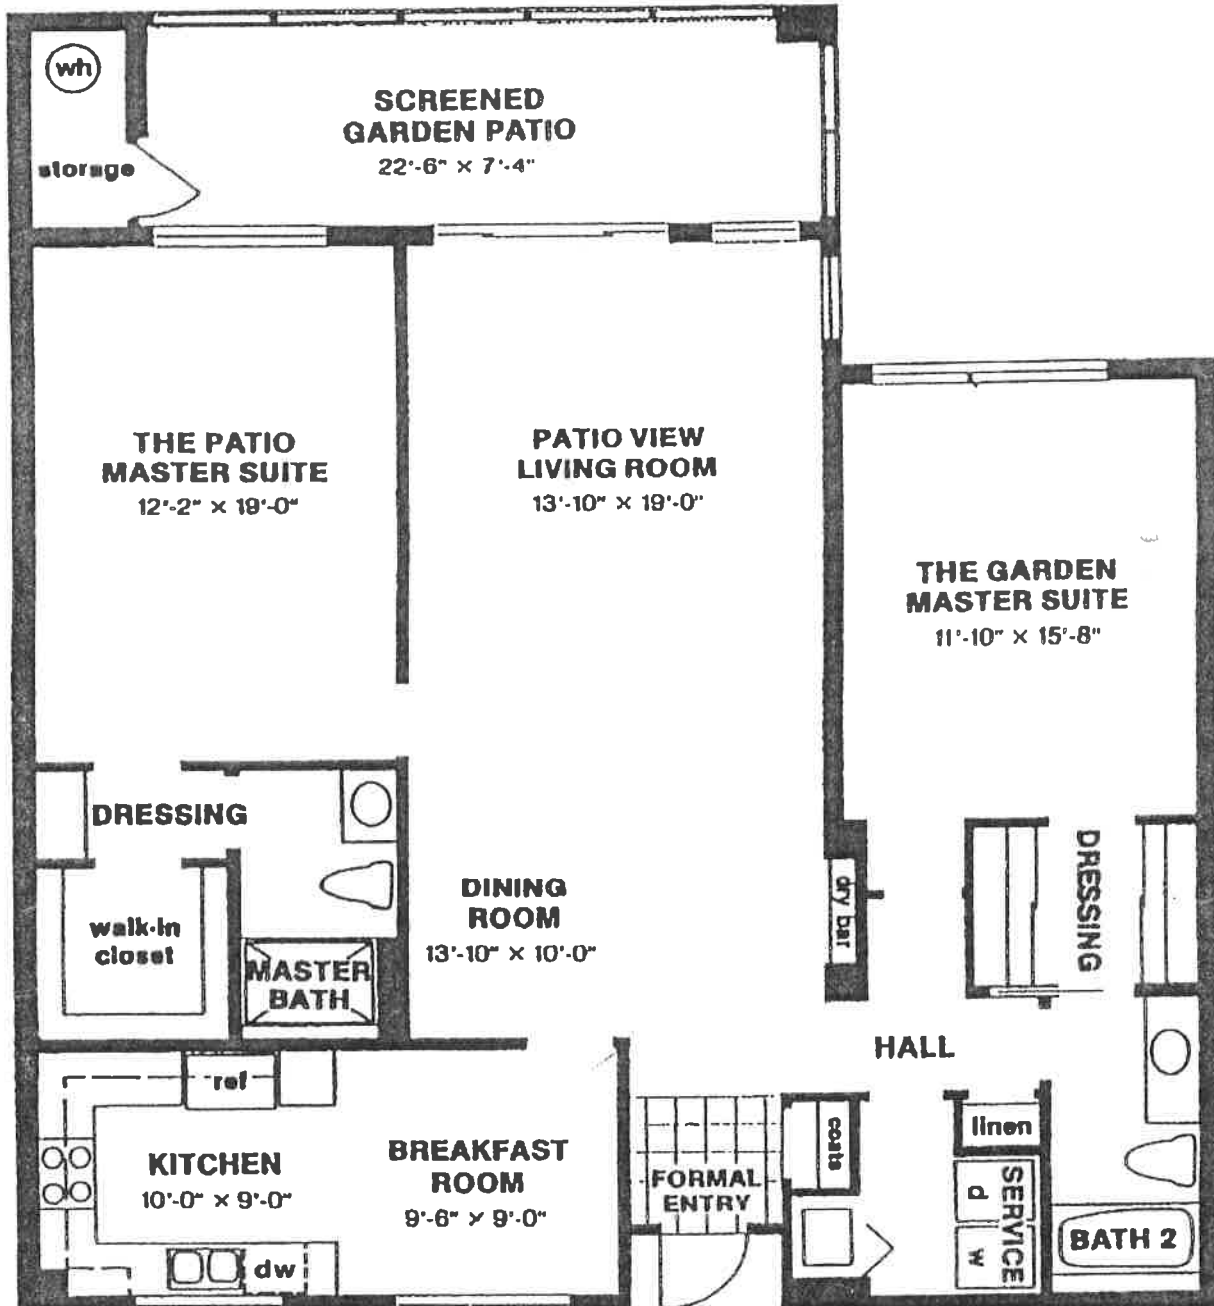

# Palmetto

Two Bedroom / Two Bathroom  
1600 sq. ft.

Seven Lakes Realty, Inc.  
239.481.1552

Sizes are approximate